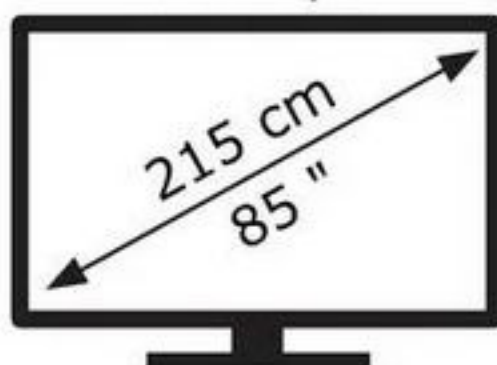

ENERGY

HISENSE

85E6NT

128 kWh/1000h

ABCDEF**G**

300 kWh/1000h

3840 px

2160 px